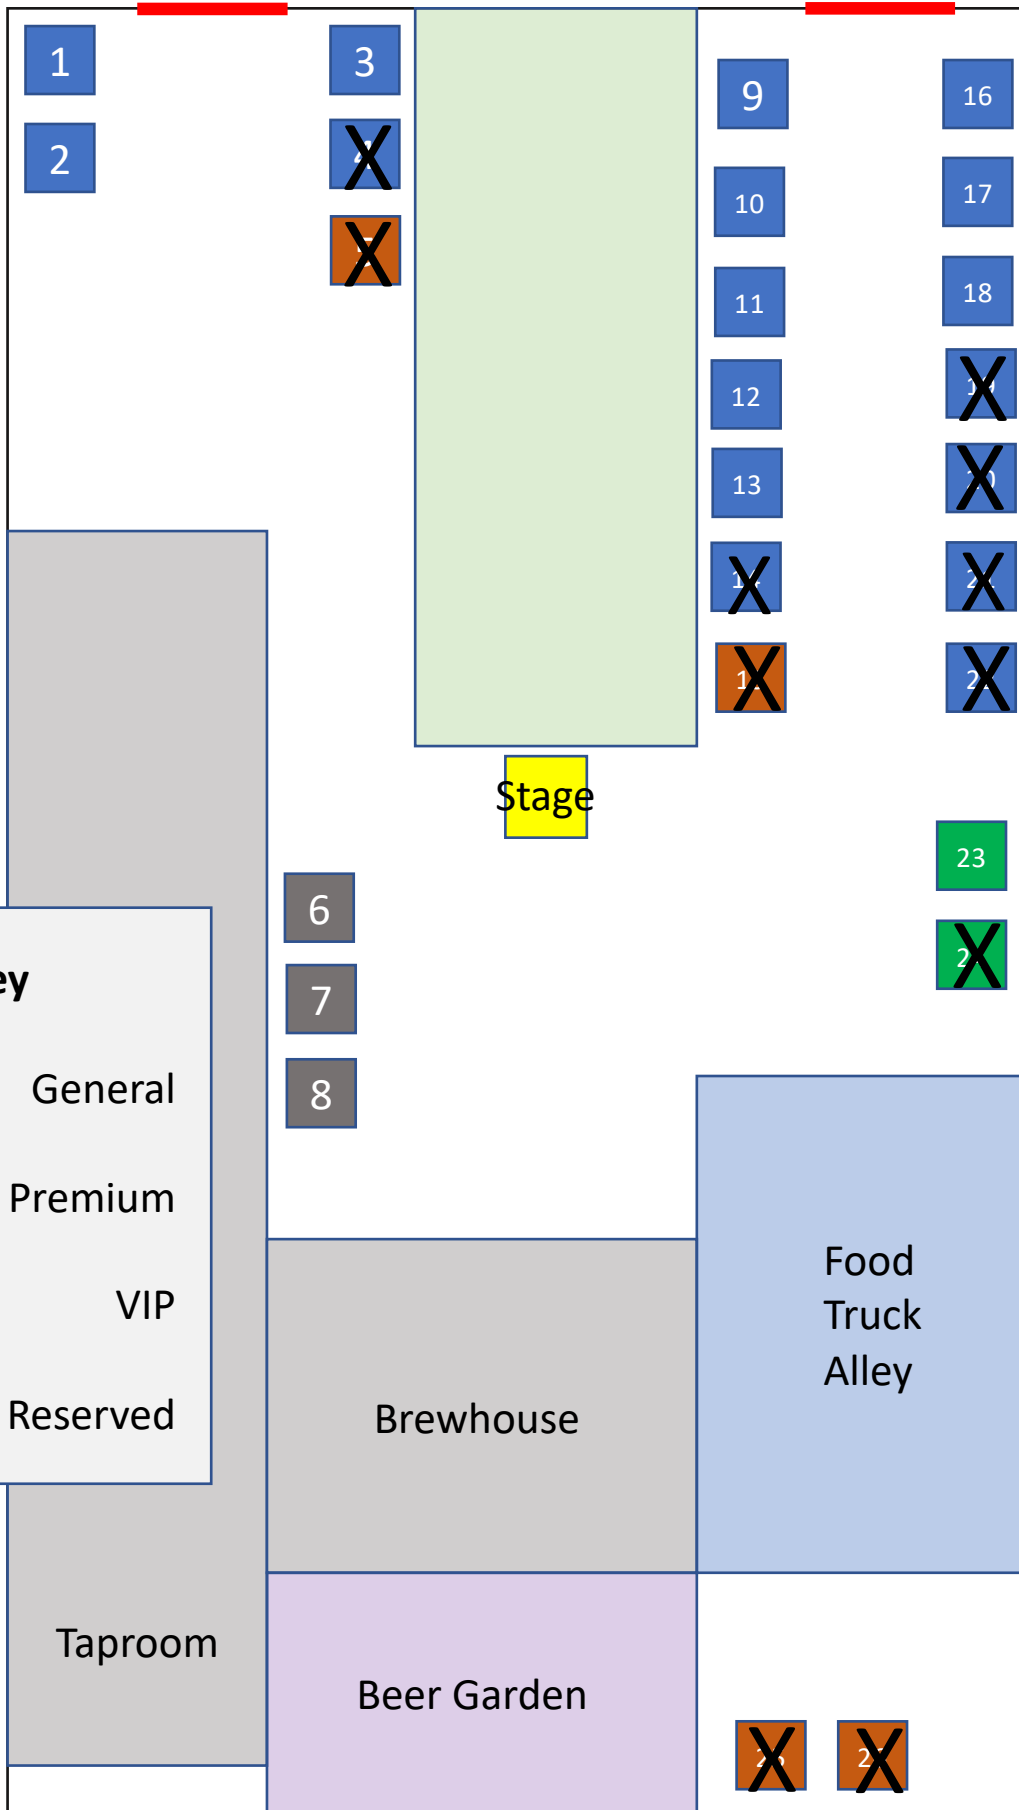

Entrance

Conti St

Exit/readmission

**Vendor Key**

General

Premium

VIP

Reserved

6

7

8

23

24

Food Truck Alley

Brewhouse

Taproom

Beer Garden

25

26

Entrance

Government Blvd.

Warren St.